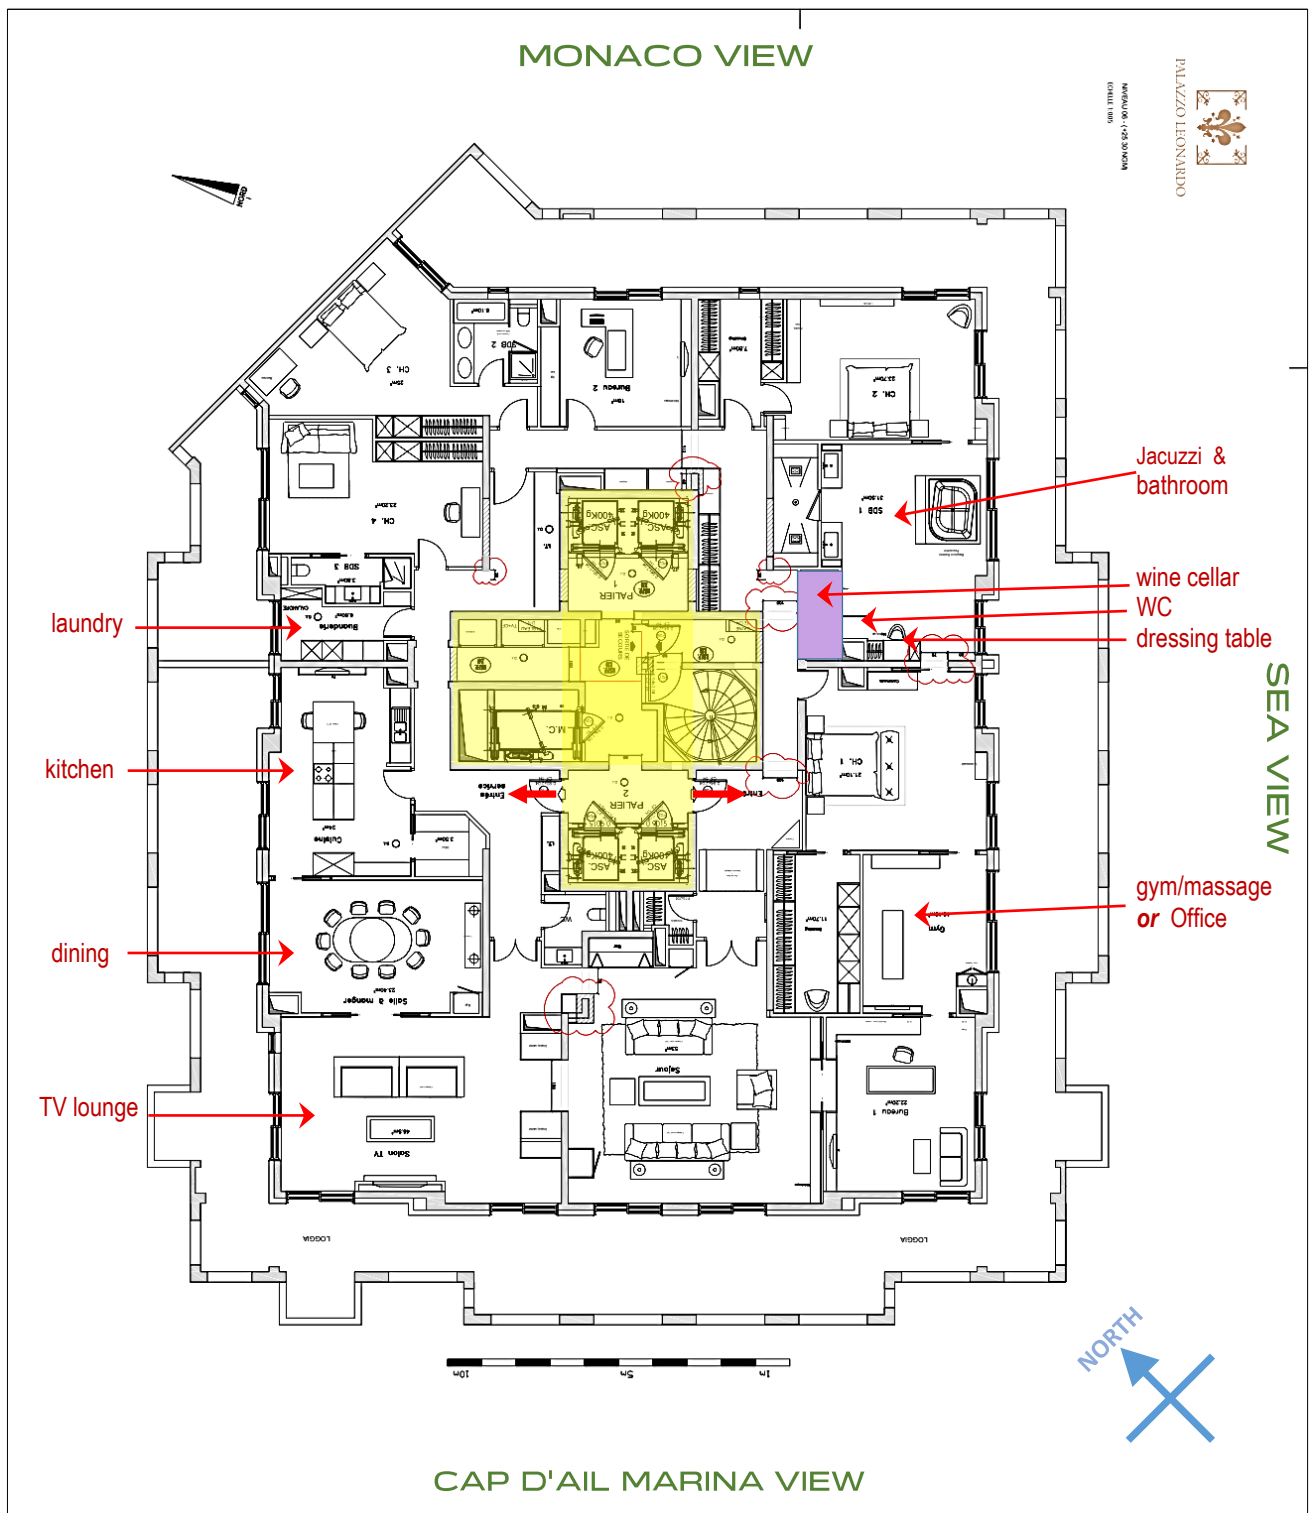

PALAZZO LEONARDO 6th FLOOR final plan (2009 →)

Late addition : a wine cellar for 300+ bottles (insulated, with own air conditioning)

Yellow area is not private.

Corrected 26/6/21.